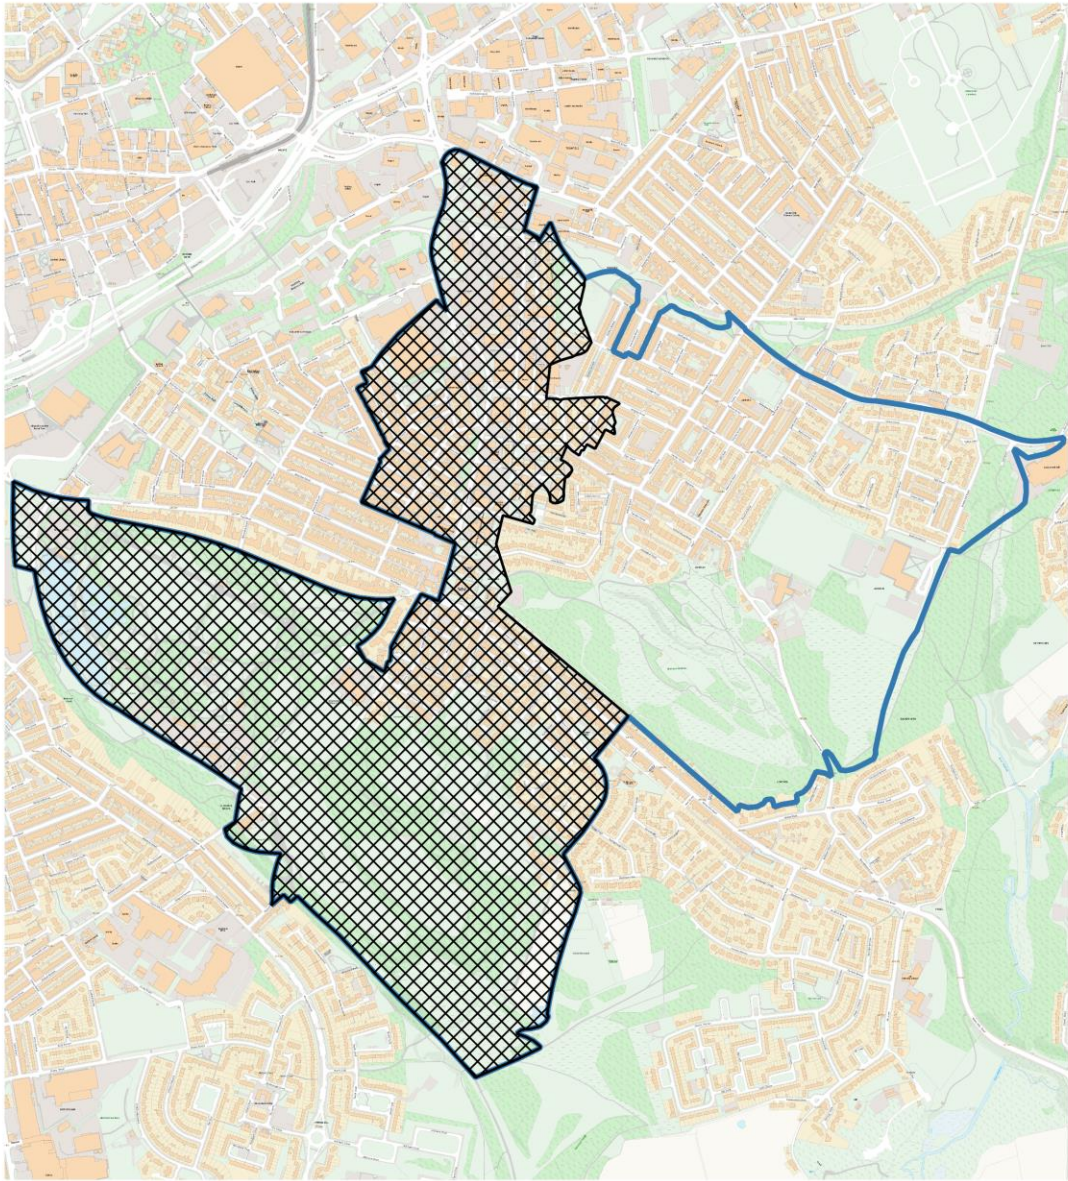

LSOA Area 1

Drawn By	Tasmin Oshima-Pickstock
Division	
Drawing No.	2
Date: 25.01.2022	Scale: 1:11245

Oldham Council
Civic Centre
West Street
Oldham
OL1 1UT

Crown Copyright (and database rights) 2022 OS licence 0100019668

LSOA Area 1 Removed

Drawn By	Tasmin Oshima-Pickstock
Division	
Drawing No.	3
Date: 25.01.2022	Scale: 1:11980

Oldham Council
Civic Centre
West Street
Oldham
OL1 1UT

Crown Copyright (and database rights) 2022 OS licence 0100019668

LSOA Area 2

Drawn By	Tasmin Oshima-Pickstock
Division	
Drawing No.	4
Date: 25.01.2022	Scale: 1:11980

Oldham Council
Civic Centre
West Street
Oldham
OL1 1UT

Crown Copyright (and database rights) 2022 OS licence 0100019668

LSOA Area 2 Removed

Drawn By	Tasmin Oshima-Pickstock
Division	
Drawing No.	5
Date: 25.01.2022	Scale: 1:16000

Oldham Council
Civic Centre
West Street
Oldham
OL1 1UT

Crown Copyright (and database rights) 2022 OS licence 0100019668