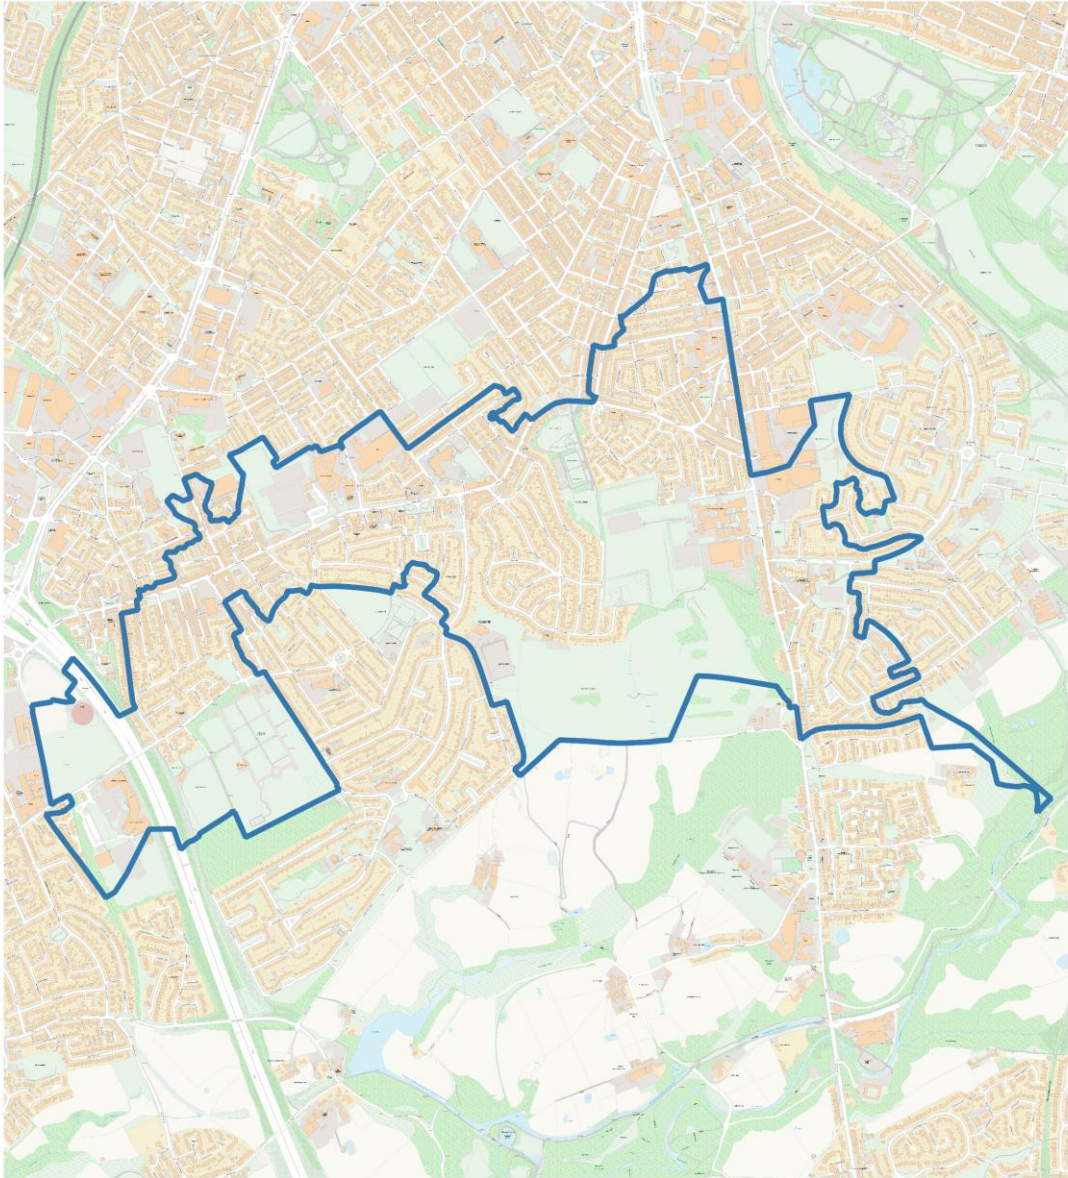

LSOA Area 2

Drawn By	Tasmin Oshima-Pickstock
Division	
Drawing No.	4
Date: 25.01.2022	Scale: 1:11980

Oldham Council
Civic Centre
West Street
Oldham
OL1 1UT

Crown Copyright (and database rights) 2022 OS licence 0100019668

LSOA Area 2 Removed

Drawn By	Tasmin Oshima-Pickstock
Division	
Drawing No.	5
Date: 25.01.2022	Scale: 1:16000

Oldham Council
Civic Centre
West Street
Oldham
OL1 1UT

Crown Copyright (and database rights) 2022 OS licence 0100019668

LSOA Area 3

Drawn By	Tasmin Oshima-Pickstock
Division	
Drawing No.	6
Date: 25.01.2022	Scale: 1:17000

Oldham Council
Civic Centre
West Street
Oldham
OL1 1UT

Crown Copyright (and database rights) 2022 OS licence 0100019668

LSOA Area 4

Drawn By	Tasmin Oshima-Pickstock
Division	
Drawing No.	7
Date: 25.01.2022	Scale: 1:17000

Oldham Council
Civic Centre
West Street
Oldham
OL1 1UT

Crown Copyright (and database rights) 2022 OS licence 0100019668