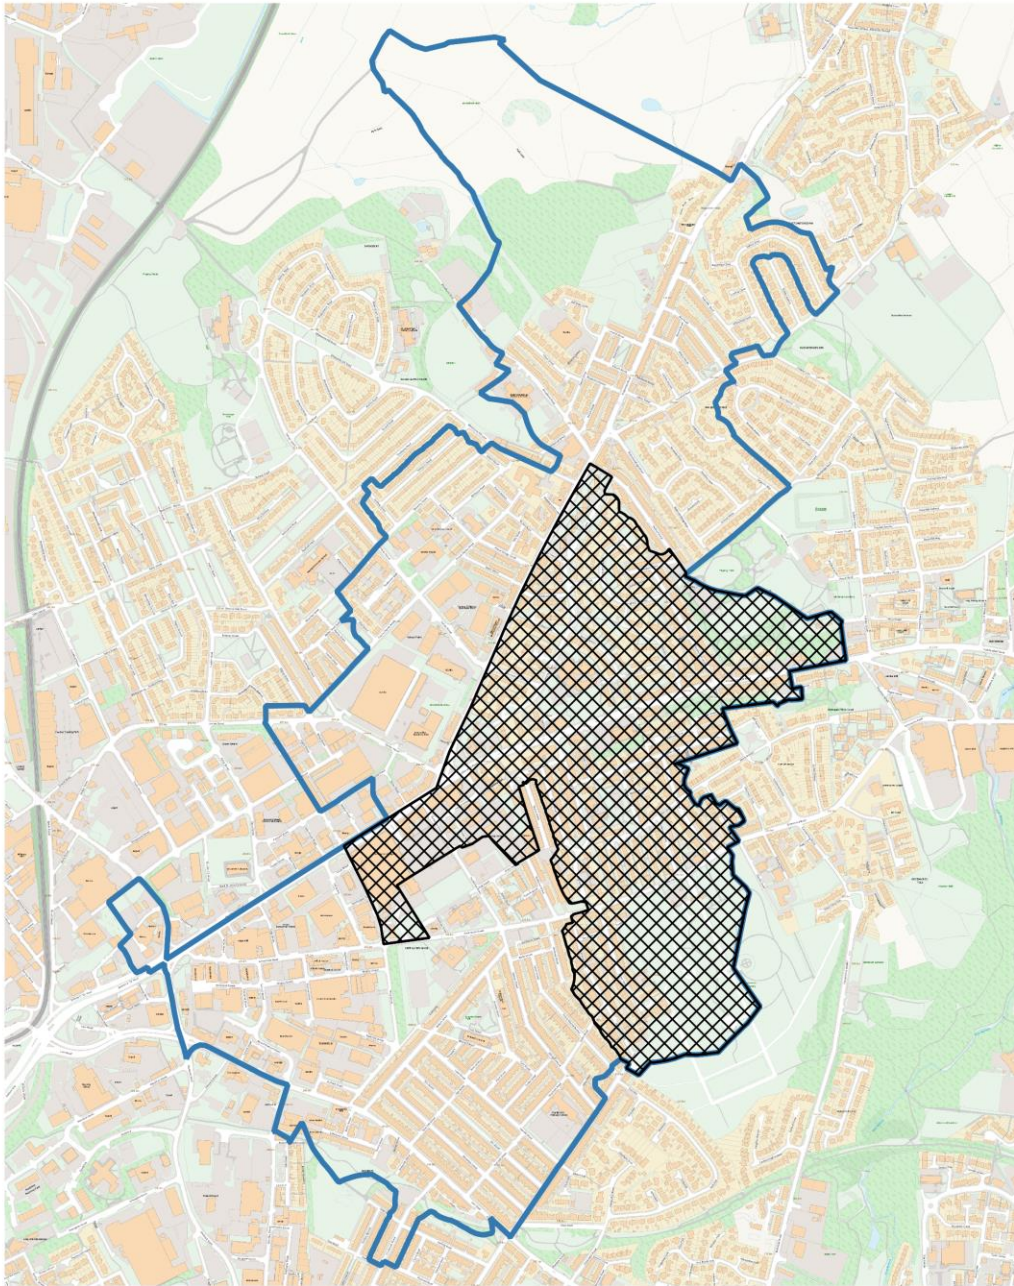

Drawn By	Tasmin Oshima-Pickstock
Division	
Drawing No.	1
Date: 25.01.2022	Scale: 1:11245

Oldham Council
Civic Centre
West Street
Oldham
OL1 1UT

Crown Copyright (and database rights) 2022 OS licence 0100019668

LSOA Area 1

Drawn By	Tasmin Oshima-Pickstock
Division	
Drawing No.	2
Date: 25.01.2022	Scale: 1:11245

Oldham Council
Civic Centre
West Street
Oldham
OL1 1UT

Crown Copyright (and database rights) 2022 OS licence 0100019668

LSOA Area 1 Removed

Drawn By	Tasmin Oshima-Pickstock
Division	
Drawing No.	3
Date: 25.01.2022	Scale: 1:11980

Oldham Council
Civic Centre
West Street
Oldham
OL1 1UT

Crown Copyright (and database rights) 2022 OS licence 0100019668

LSOA Area 2

Drawn By	Tasmin Oshima-Pickstock
Division	
Drawing No.	4
Date: 25.01.2022	Scale: 1:11980

Oldham Council
Civic Centre
West Street
Oldham
OL1 1UT

Crown Copyright (and database rights) 2022 OS licence 0100019668