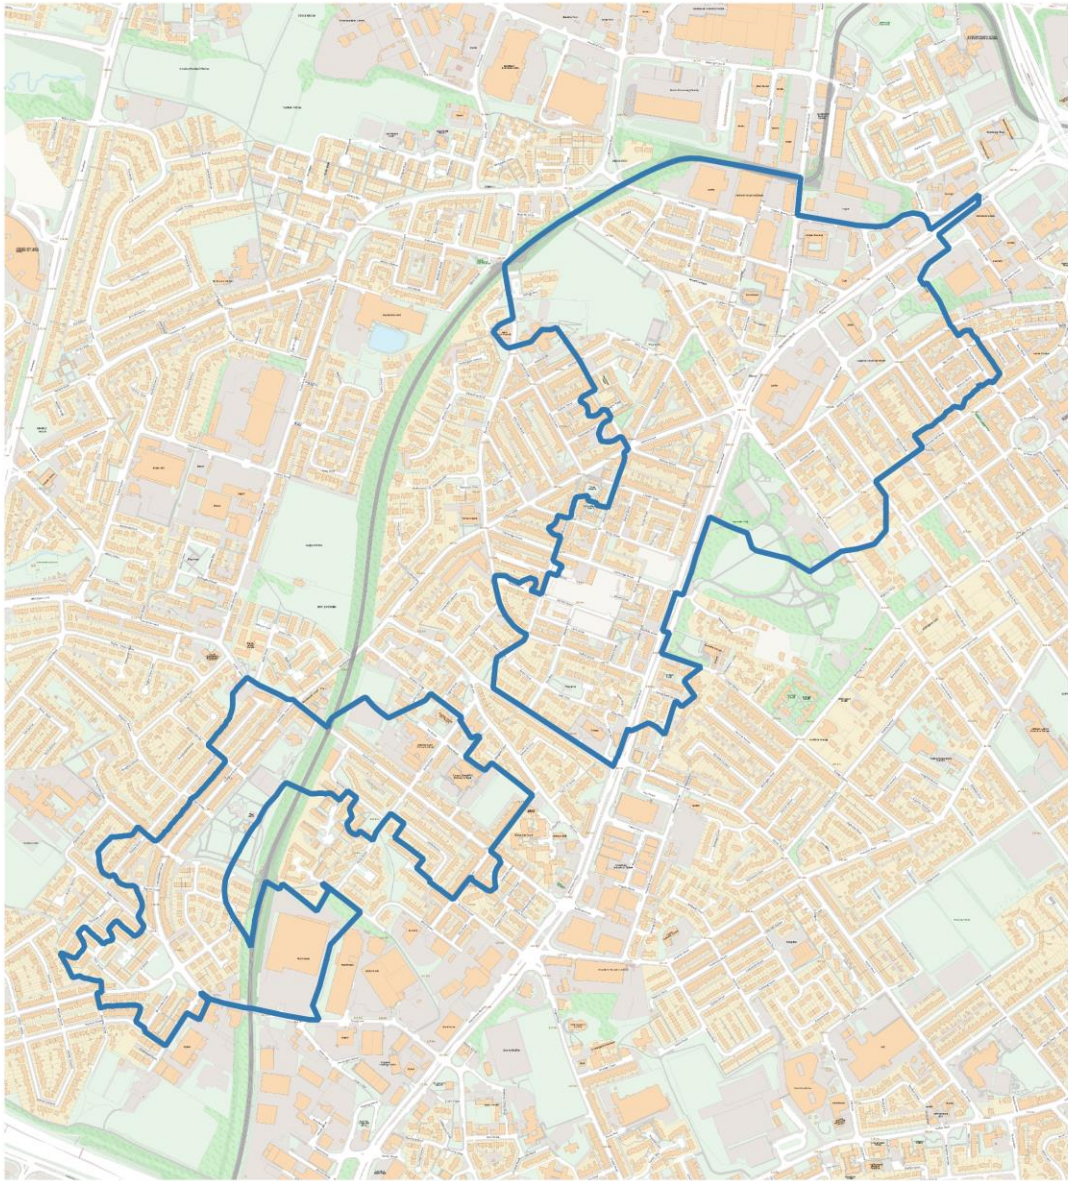

LSOA Area 3

Drawn By	Tasmin Oshima-Pickstock
Division	
Drawing No.	6
Date: 25.01.2022	Scale: 1:17000

Oldham Council
Civic Centre
West Street
Oldham
OL1 1UT

Crown Copyright (and database rights) 2022 OS licence 0100019668

LSOA Area 4

Drawn By	Tasmin Oshima-Pickstock
Division	
Drawing No.	7
Date: 25.01.2022	Scale: 1:17000

Oldham Council
Civic Centre
West Street
Oldham
OL1 1UT

Crown Copyright (and database rights) 2022 OS licence 0100019668

LSOA Area 4 Removed

Drawn By	Tasmin Oshima-Pickstock
Division	
Drawing No.	8
Date: 25.01.2022	Scale: 1:11000

Oldham Council
Civic Centre
West Street
Oldham
OL1 1UT

Crown Copyright (and database rights) 2022 OS licence 0100019668