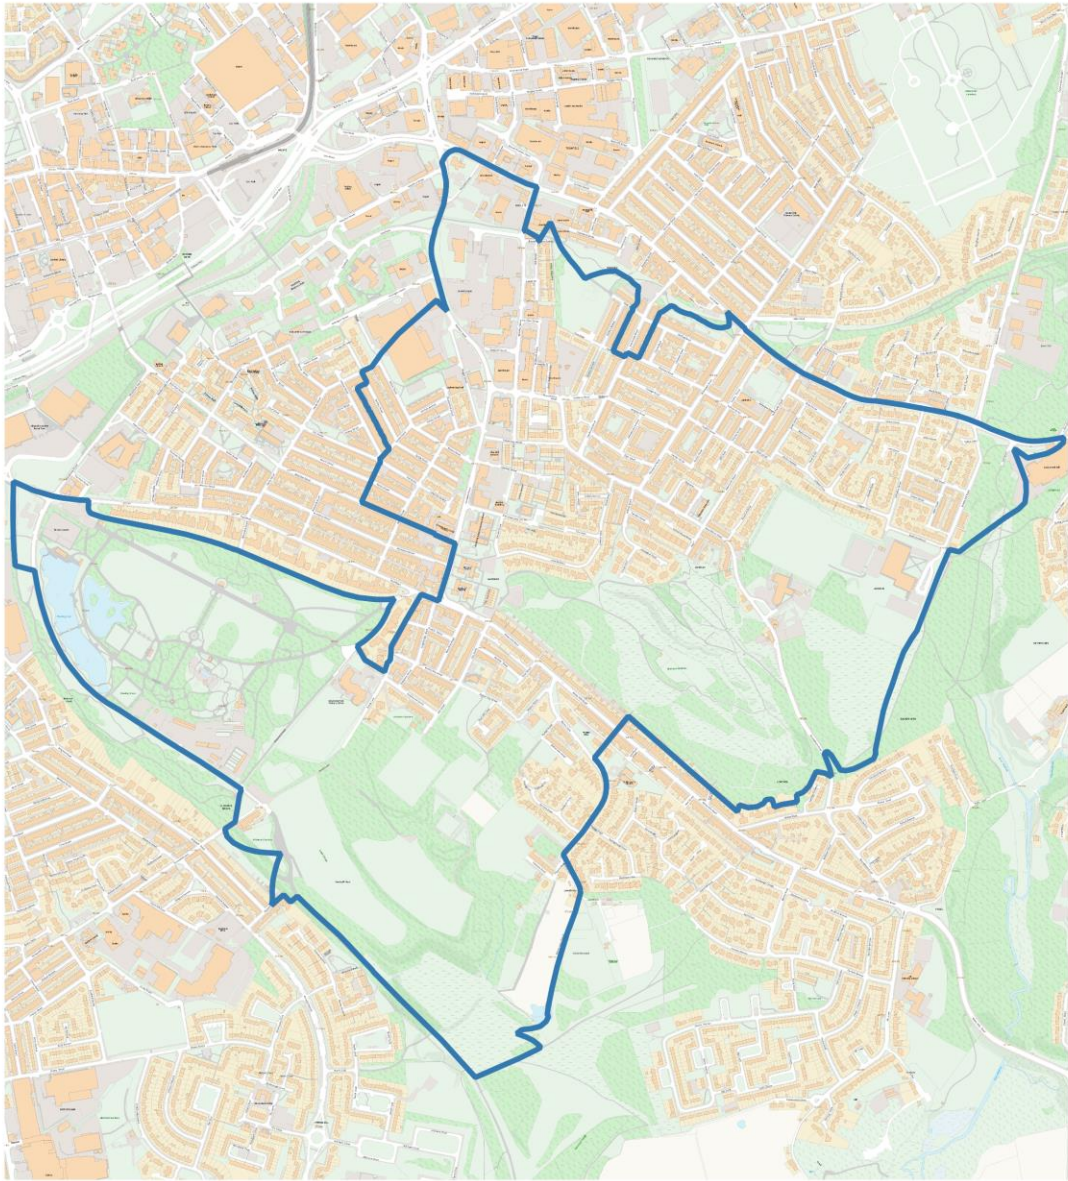

LSOA Area 1

Drawn By	Tasmin Oshima-Pickstock
Division	
Drawing No.	2
Date: 25.01.2022	Scale: 1:11245

Oldham Council
Civic Centre
West Street
Oldham
OL1 1UT

Crown Copyright (and database rights) 2022 OS licence 0100019668

LSOA Area 1 Removed

Drawn By	Tasmin Oshima-Pickstock
Division	
Drawing No.	3
Date: 25.01.2022	Scale: 1:11980

Oldham Council
Civic Centre
West Street
Oldham
OL1 1UT

Crown Copyright (and database rights) 2022 OS licence 0100019668

LSOA Area 2

Drawn By	Tasmin Oshima-Pickstock
Division	
Drawing No.	4
Date: 25.01.2022	Scale: 1:11980

Oldham Council
Civic Centre
West Street
Oldham
OL1 1UT

Crown Copyright (and database rights) 2022 OS licence 0100019668

LSOA Area 2 Removed

Drawn By	Tasmin Oshima-Pickstock
Division	
Drawing No.	5
Date: 25.01.2022	Scale: 1:16000

Oldham Council
Civic Centre
West Street
Oldham
OL1 1UT

Crown Copyright (and database rights) 2022 OS licence 0100019668