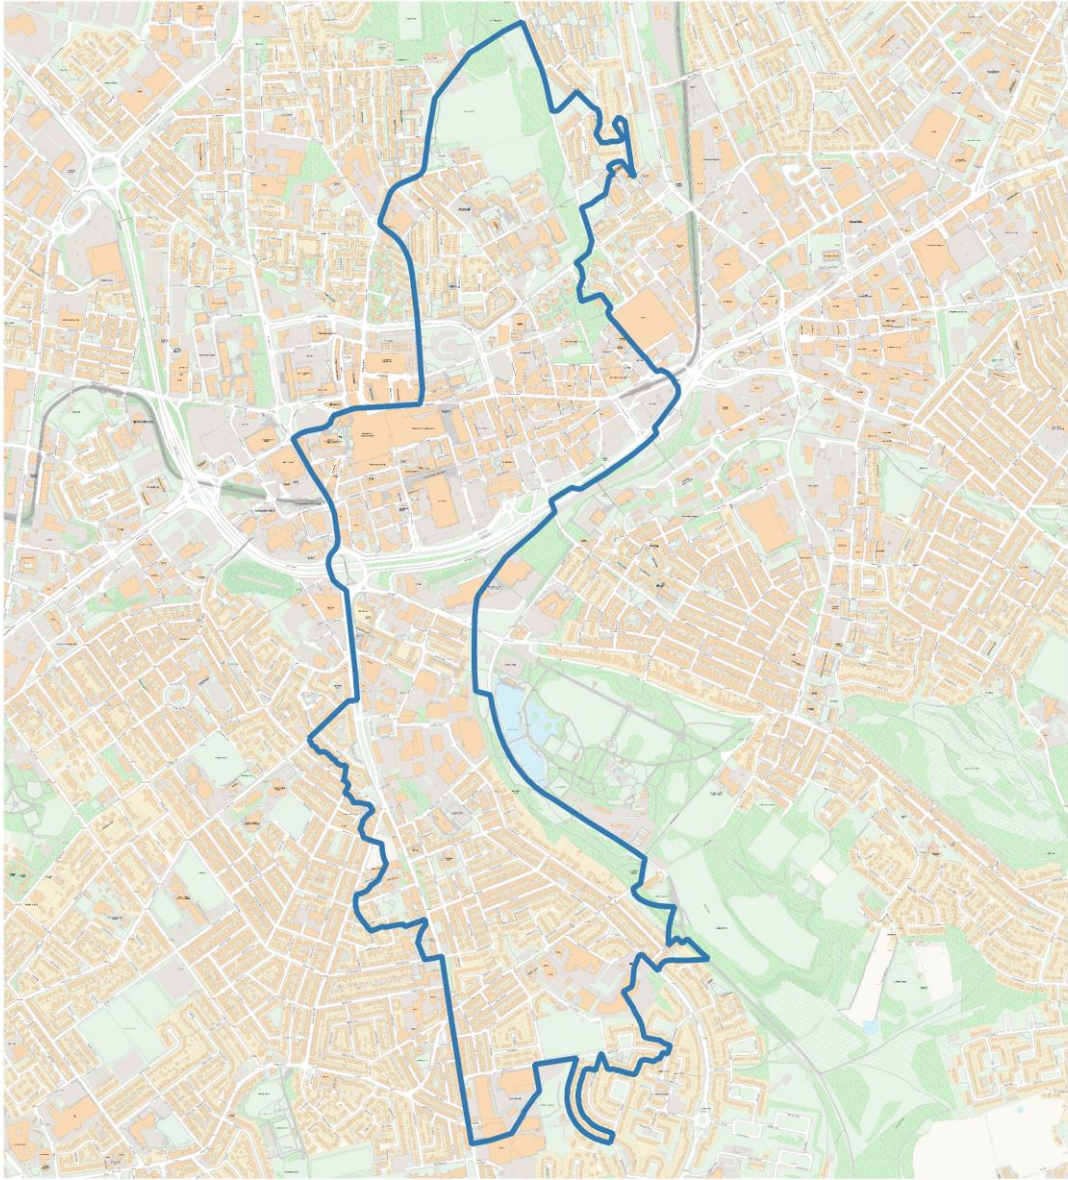

LSOA Area 1 Removed

Drawn By	Tasmin Oshima-Pickstock
Division	
Drawing No.	3
Date: 25.01.2022	Scale: 1:11980

Oldham Council
Civic Centre
West Street
Oldham
OL1 1UT

Crown Copyright (and database rights) 2022 OS licence 0100019668

LSOA Area 2

Drawn By	Tasmin Oshima-Pickstock
Division	
Drawing No.	4
Date: 25.01.2022	Scale: 1:11980

Oldham Council
Civic Centre
West Street
Oldham
OL1 1UT

Crown Copyright (and database rights) 2022 OS licence 0100019668

LSOA Area 2 Removed

Drawn By	Tasmin Oshima-Pickstock
Division	
Drawing No.	5
Date: 25.01.2022	Scale: 1:16000

Oldham Council
Civic Centre
West Street
Oldham
OL1 1UT

Crown Copyright (and database rights) 2022 OS licence 0100019668

LSOA Area 3

Drawn By	Tasmin Oshima-Pickstock
Division	
Drawing No.	6
Date: 25.01.2022	Scale: 1:17000

Oldham Council
Civic Centre
West Street
Oldham
OL1 1UT

Crown Copyright (and database rights) 2022 OS licence 0100019668