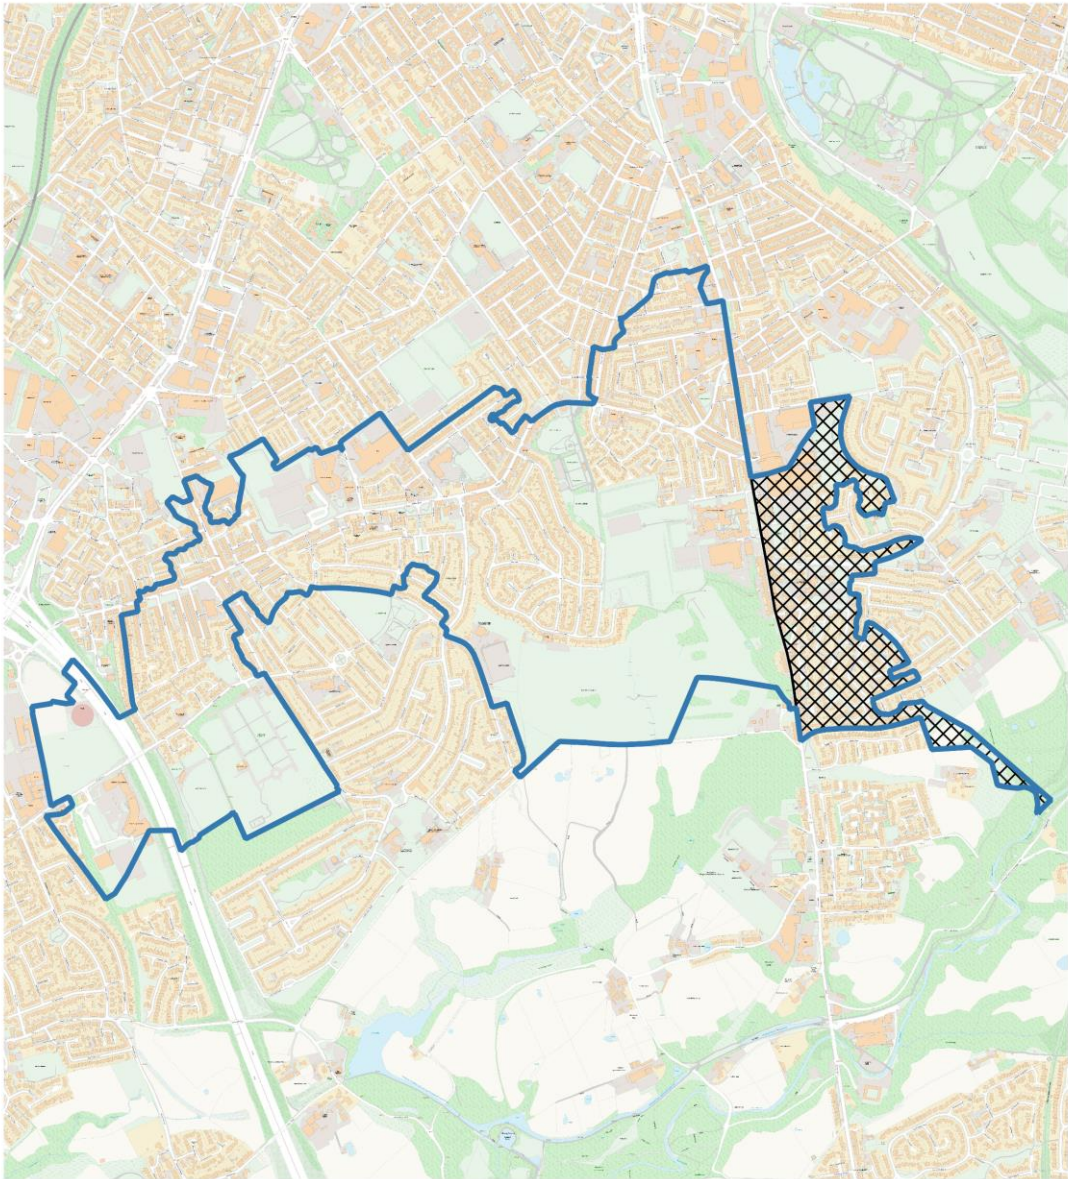

LSOA Area 2 Removed

Drawn By	Tasmin Oshima-Pickstock
Division	
Drawing No.	5
Date: 25.01.2022	Scale: 1:16000

Oldham Council
Civic Centre
West Street
Oldham
OL1 1UT

Crown Copyright (and database rights) 2022 OS licence 0100019668

LSOA Area 3

Drawn By	Tasmin Oshima-Pickstock
Division	
Drawing No.	6
Date: 25.01.2022	Scale: 1:17000

Oldham Council
Civic Centre
West Street
Oldham
OL1 1UT

Crown Copyright (and database rights) 2022 OS licence 0100019668

LSOA Area 4

Drawn By	Tasmin Oshima-Pickstock
Division	
Drawing No.	7
Date: 25.01.2022	Scale: 1:17000

Oldham Council
Civic Centre
West Street
Oldham
OL1 1UT

Crown Copyright (and database rights) 2022 OS licence 0100019668

LSOA Area 4 Removed

Drawn By	Tasmin Oshima-Pickstock
Division	
Drawing No.	8
Date: 25.01.2022	Scale: 1:11000

Oldham Council
Civic Centre
West Street
Oldham
OL1 1UT

Crown Copyright (and database rights) 2022 OS licence 0100019668